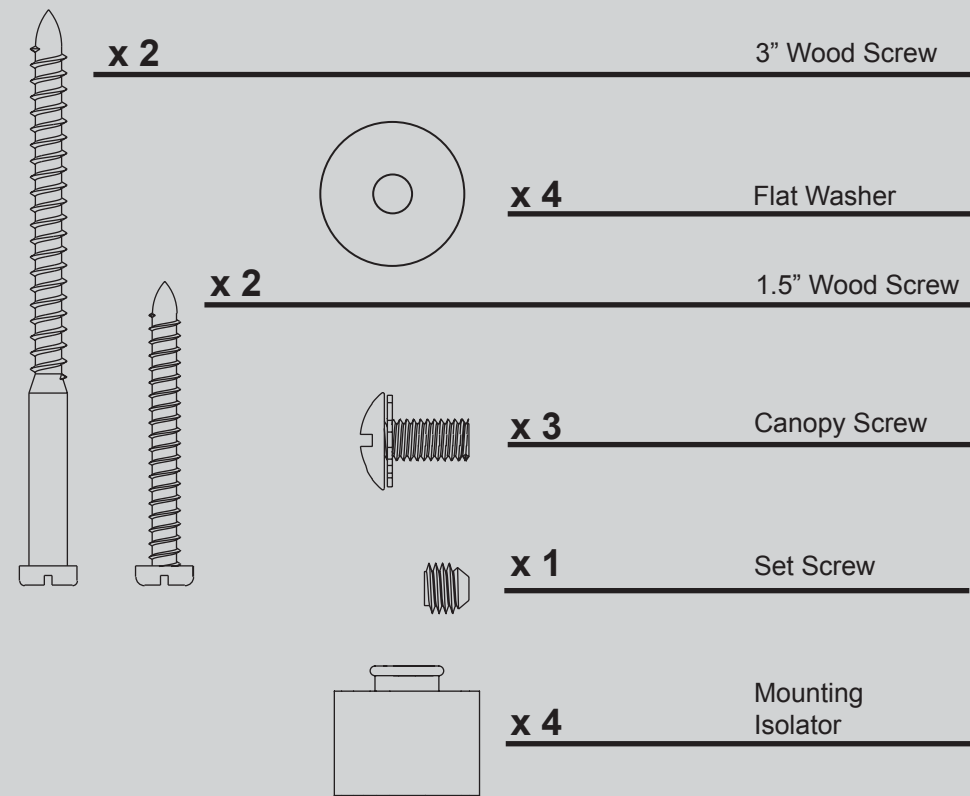

# Hardware

(Drawn to Scale)

# Fan Parts

(Not Drawn to Scale)

## Parts List

Item Name	Qty	Part #
<b>Model # 28482</b>		
<b>Asm. Dwg. # 97747-01</b>		
<b>Finish Brushed Nickel</b>		
* Hanging System Kit	1	94949-09
Ceiling Plate		
Canopy		
Canopy Trim Ring		
Setscrew		
Canopy Screw		
Wood Screw		
Wood Screw		
Flat Washer		
Mounting Isolator		
Hanger Ball / Downrod Assembly	1	85770-02
Switch/Housing Assembly	1	93598-05
Blade Iron Set	1	87914-05
Blade Set	1	76238-16
Screw, Blade Iron Armature	11	63755-05
Hardware Kit	1	97747-00-860
Blade Grommet		
Blade Assembly Screw		
Screw, Machine, 6-32		
Wire Connector		
Screw, Switch Housing Assembly		
Balancing Kit	1	07570-01
Remote Control Receiver	1	85662-06
Remote Control Transmitter	1	85752-01
Remote Control Cradle	1	85775-01
Cap, Finial	1	75421-01
Finial	1	75422-01
Globe/Shade	1	97782-01
Globe/Shade	1	97749-01
Allen Wrench	1	64801-01