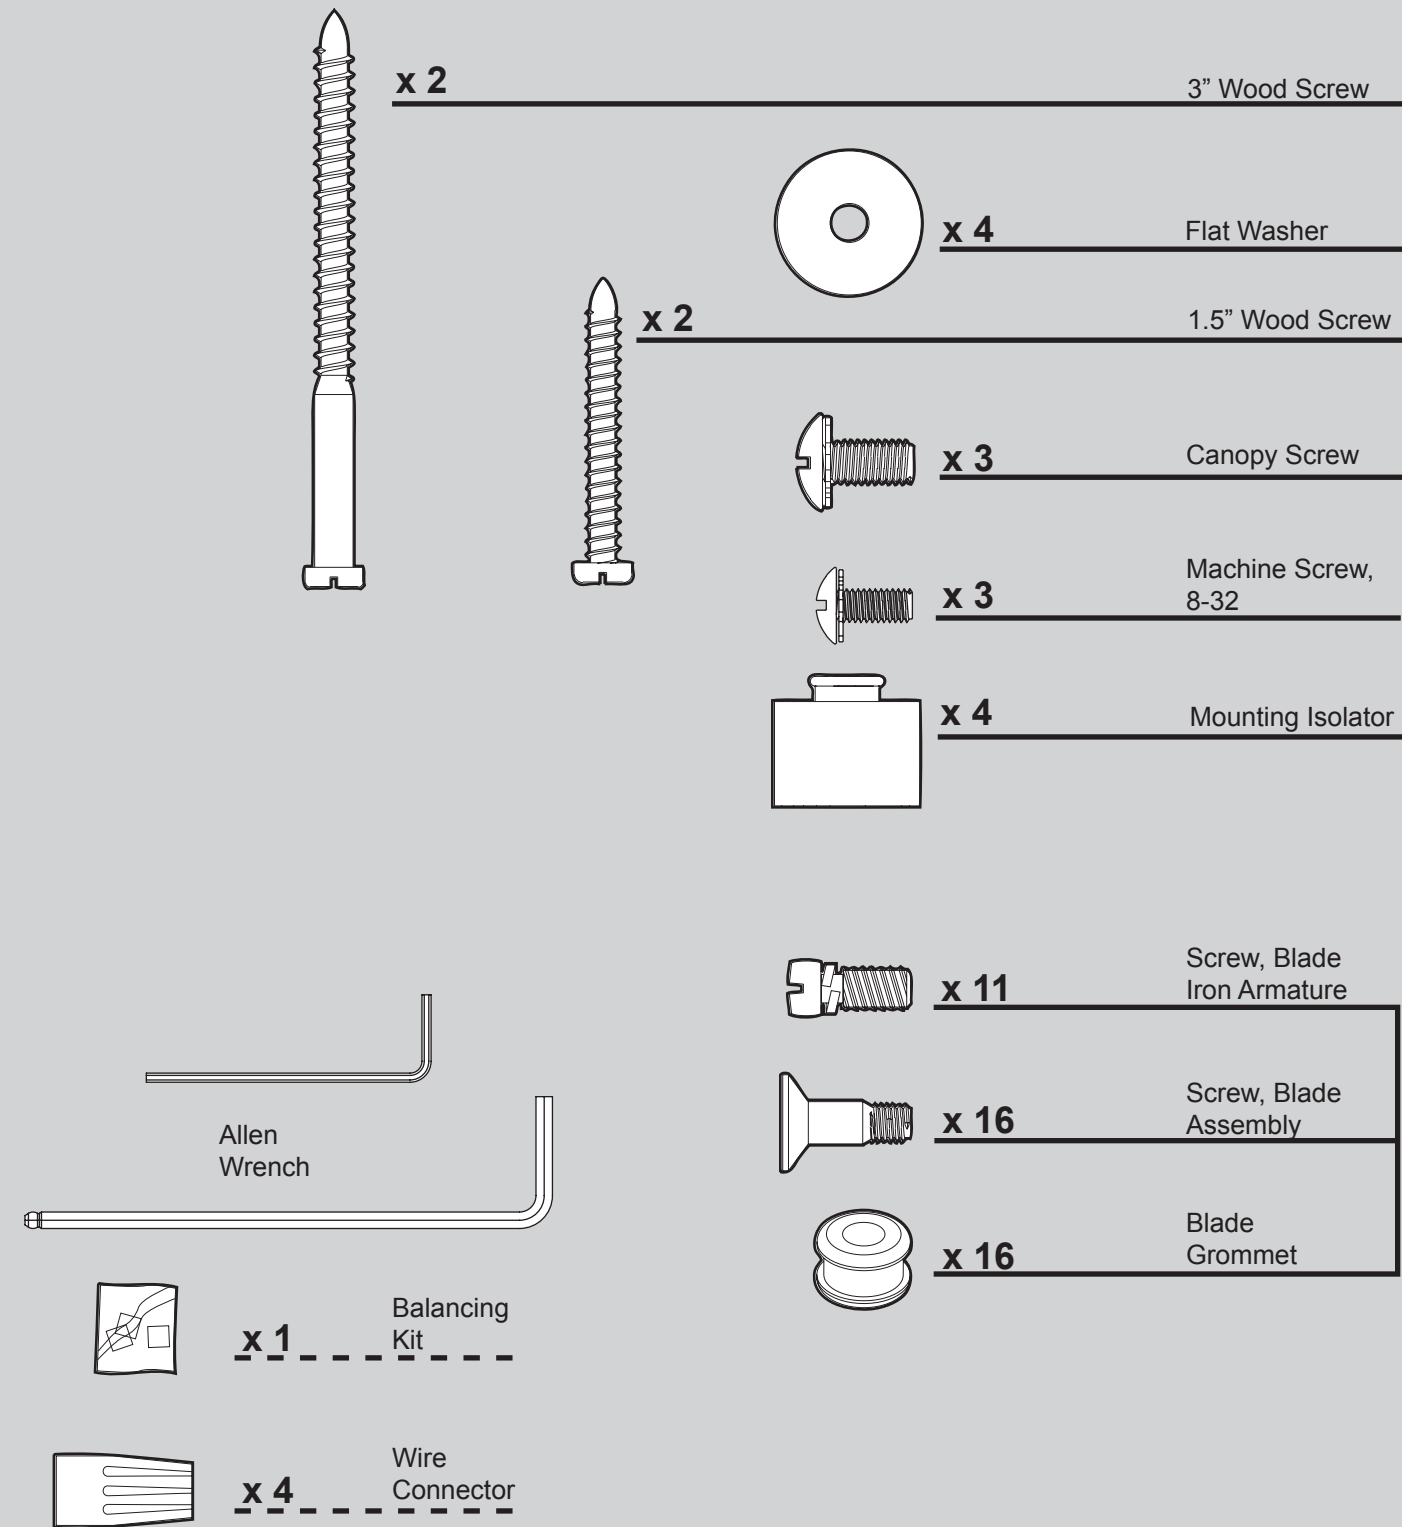

Hardware

(Drawn to Scale)

Fan Parts

(Not Drawn to Scale)

PARTS GUIDE

Hunter

Using this Parts Guide, make sure all parts are included in the box.

If parts are missing, **DO NOT RETURN**

THIS ITEM TO THE STORE, call 888-830-1326 for assistance.

THIS PARTS GUIDE IS FOR REFERENCE ONLY.

REFER TO THE INSTALLATION MANUAL FOR FULL ASSEMBLY INSTRUCTIONS.

Parts List

Item Name	Model # 21182	
	Qty	Part #
* Hanging System Kit	1	94949-09
Ceiling Plate		
Canopy		
Canopy Trim Ring		
Canopy Screw		
Wood Screw		
Flat Washer		
Mounting Isolator		
Hanger Ball / Downrod Assembly	1	85770-10
* Blade Iron Set	1	75197-05
Blade Medallion Set	1	75198-05
Blade Set	1	75147-26
Screw, Blade Iron Armature	11	63755-05
Hardware Kit	1	98347-00-860
Blade Grommet		
Blade Assembly Screw		
Wire Connector		
Machine Screw 8-32		
Balancing Kit	1	07570-01
Allen Wrench	1	64972-01
Allen Wrench	1	64971-01
Remote Control Receiver	1	84368-01
Remote Control Transmitter	1	92754-01
Globe/Shade	1	95058-01
Light Bulb/ Bulb	3	77646-03
Spindle	1	85818-01
Spindle Top	1	75196-01
Spindle Bottom	1	85819-01

Materiales

(no dibujados a escala)

x 2

3" Tornillo de madera

x 2

1.5" Tornillo de madera

x 4

Arandela plana

x 3

Tornillo de campana

x 3

Tornillo mecánico, 8-32

x 4

Aislador de montaje

Llave, Allen

x 1