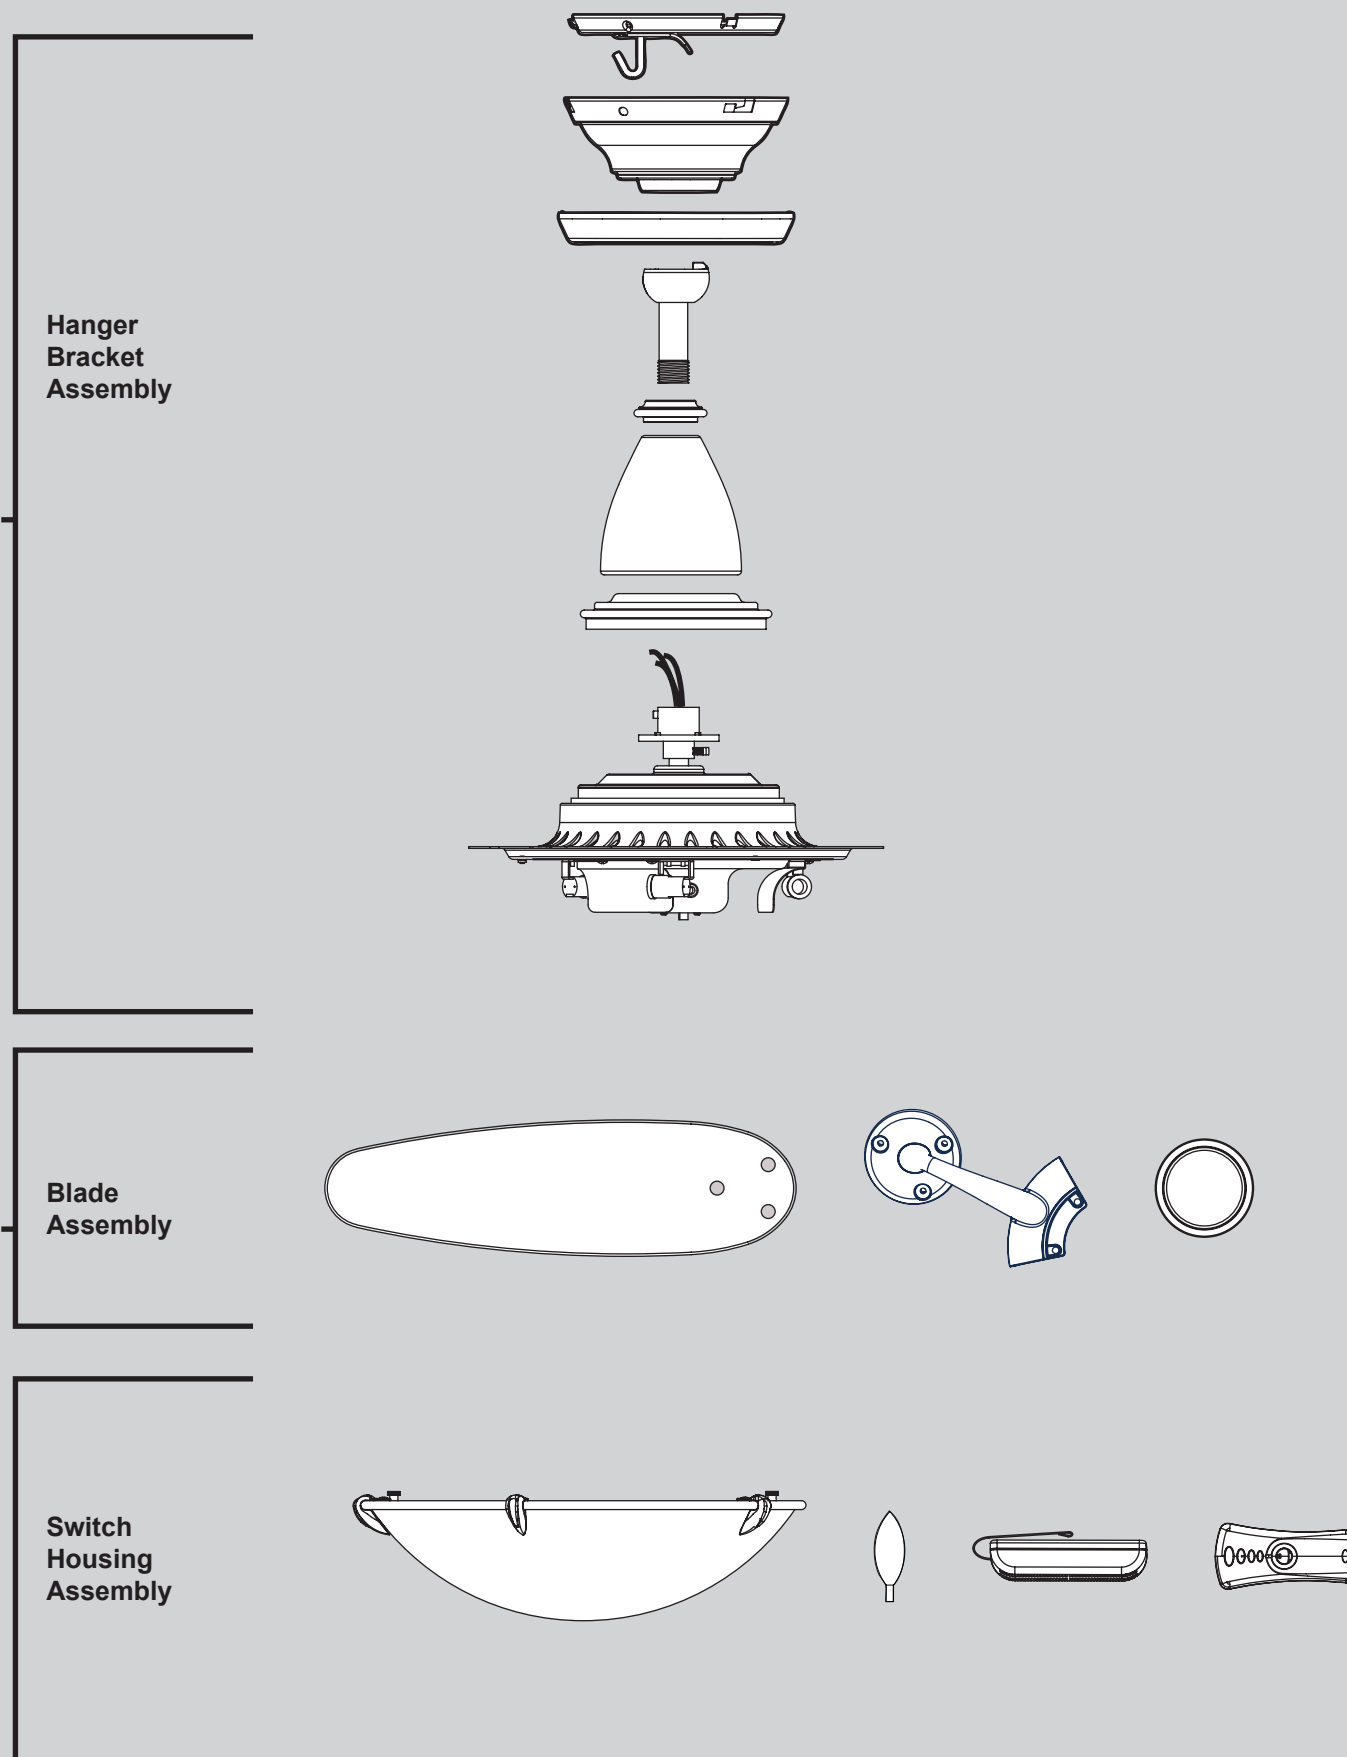

Hardware

(Drawn to Scale)

Fan Parts

(Not Drawn to Scale)

PARTS GUIDE

Hunter

Using this Parts Guide, make sure all parts are included in the box.

If parts are missing, **DO NOT RETURN**

THIS ITEM TO THE STORE, call 888-830-1326 for assistance.

THIS PARTS GUIDE IS FOR REFERENCE ONLY.

REFER TO THE INSTALLATION MANUAL FOR FULL ASSEMBLY INSTRUCTIONS.

Parts List

Item Name	Model # 21182	
	Qty	Part #
* Hanging System Kit	1	94949-09
Ceiling Plate		
Canopy		
Canopy Trim Ring		
Canopy Screw		
Wood Screw		
Flat Washer		
Mounting Isolator		
Hanger Ball / Downrod Assembly	1	85770-10
* Blade Iron Set	1	75197-05
Blade Medallion Set	1	75198-05
Blade Set	1	75147-26
Screw, Blade Iron Armature	11	63755-05
Hardware Kit	1	98347-00-860
Blade Grommet		
Blade Assembly Screw		
Wire Connector		
Machine Screw 8-32		
Balancing Kit	1	07570-01
Allen Wrench	1	64972-01
Allen Wrench	1	64971-01
Remote Control Receiver	1	84368-01
Remote Control Transmitter	1	92754-01
Globe/Shade	1	95058-01
Light Bulb/ Bulb	3	77646-03
Spindle	1	85818-01
Spindle Top	1	75196-01
Spindle Bottom	1	85819-01

Materiales

(no dibujados a escala)

x 2

3" Tornillo de madera

x 2

1.5" Tornillo de madera

x 4

Arandela plana