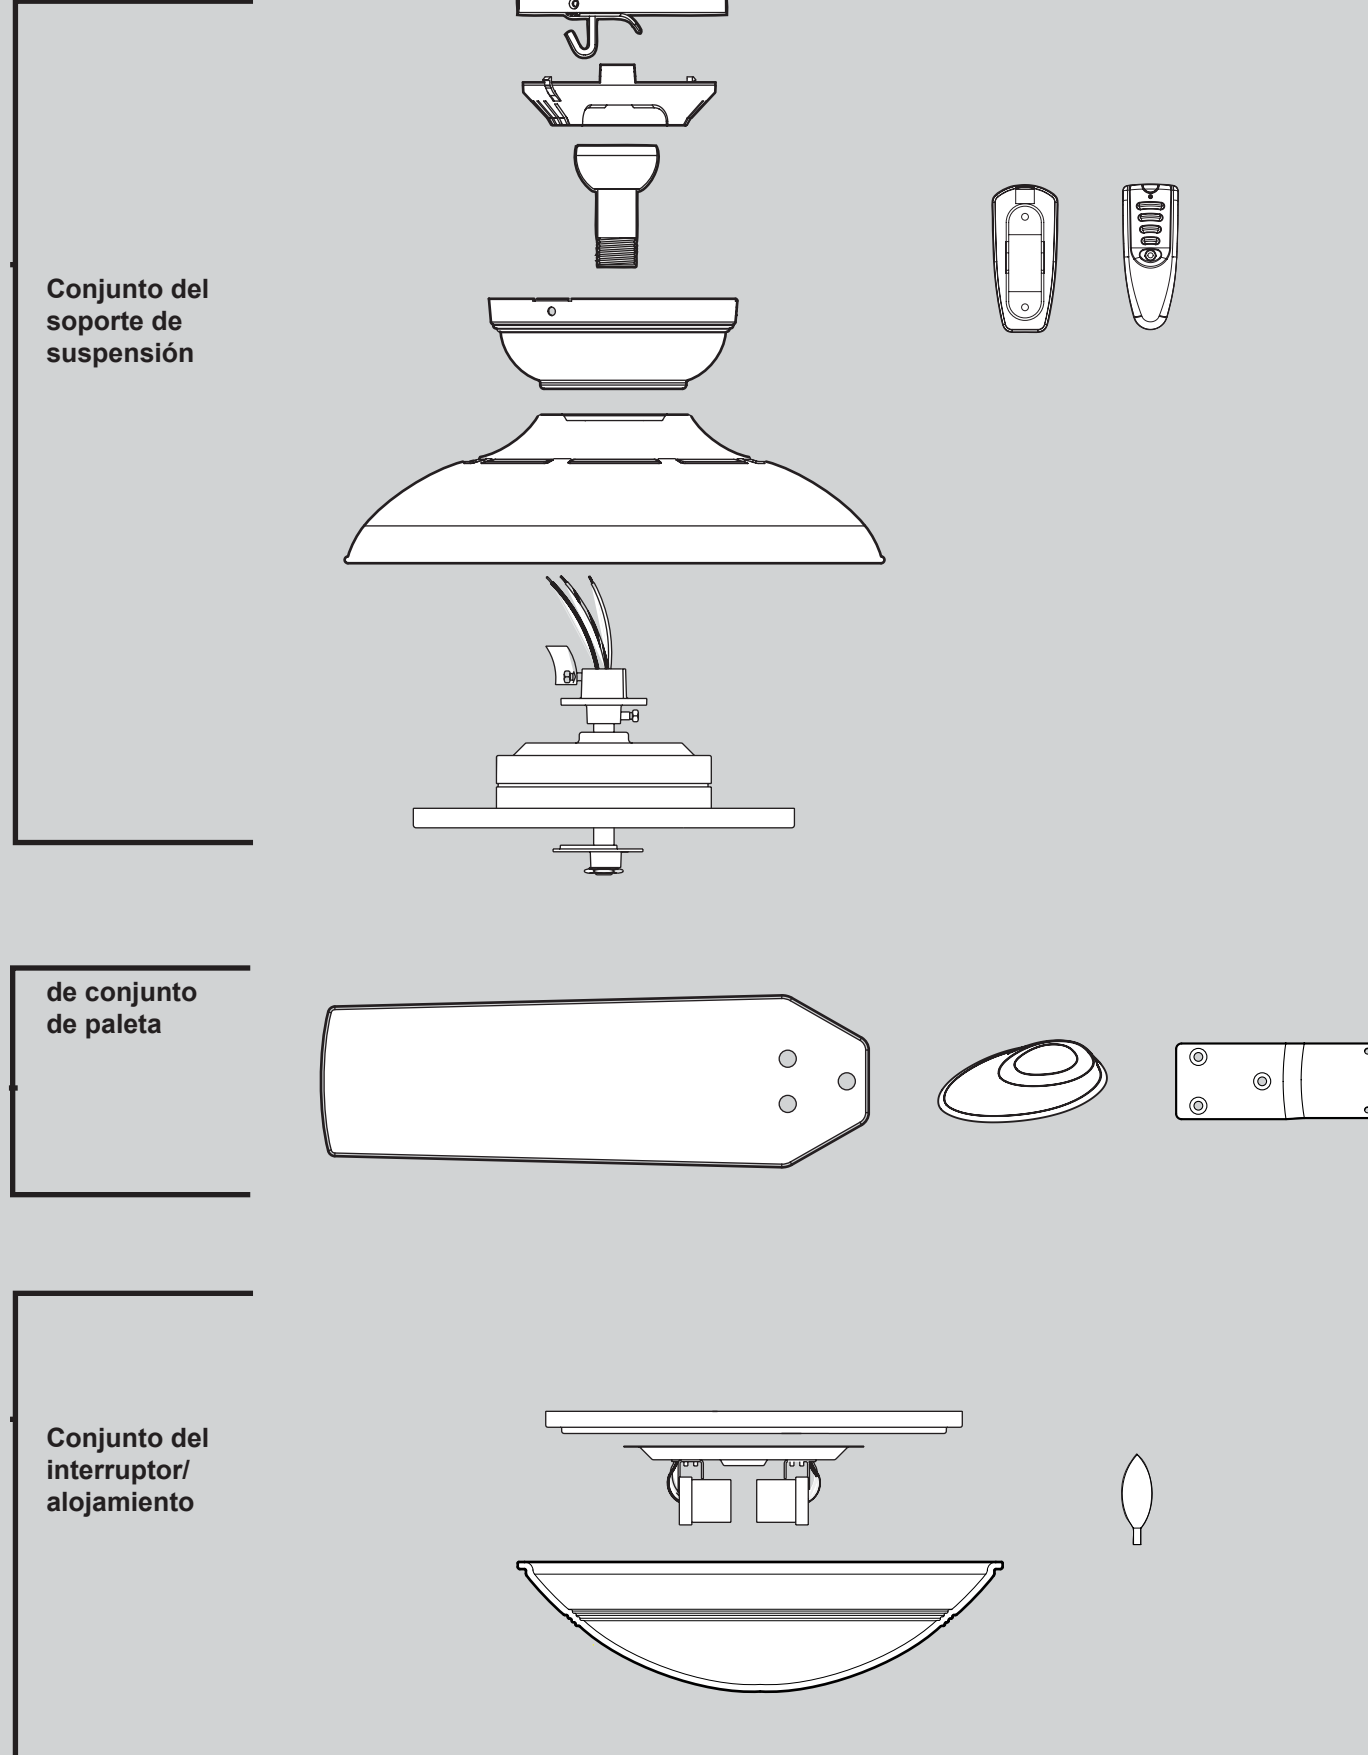

Piezas del ventilador

(no dibujadas a escala)