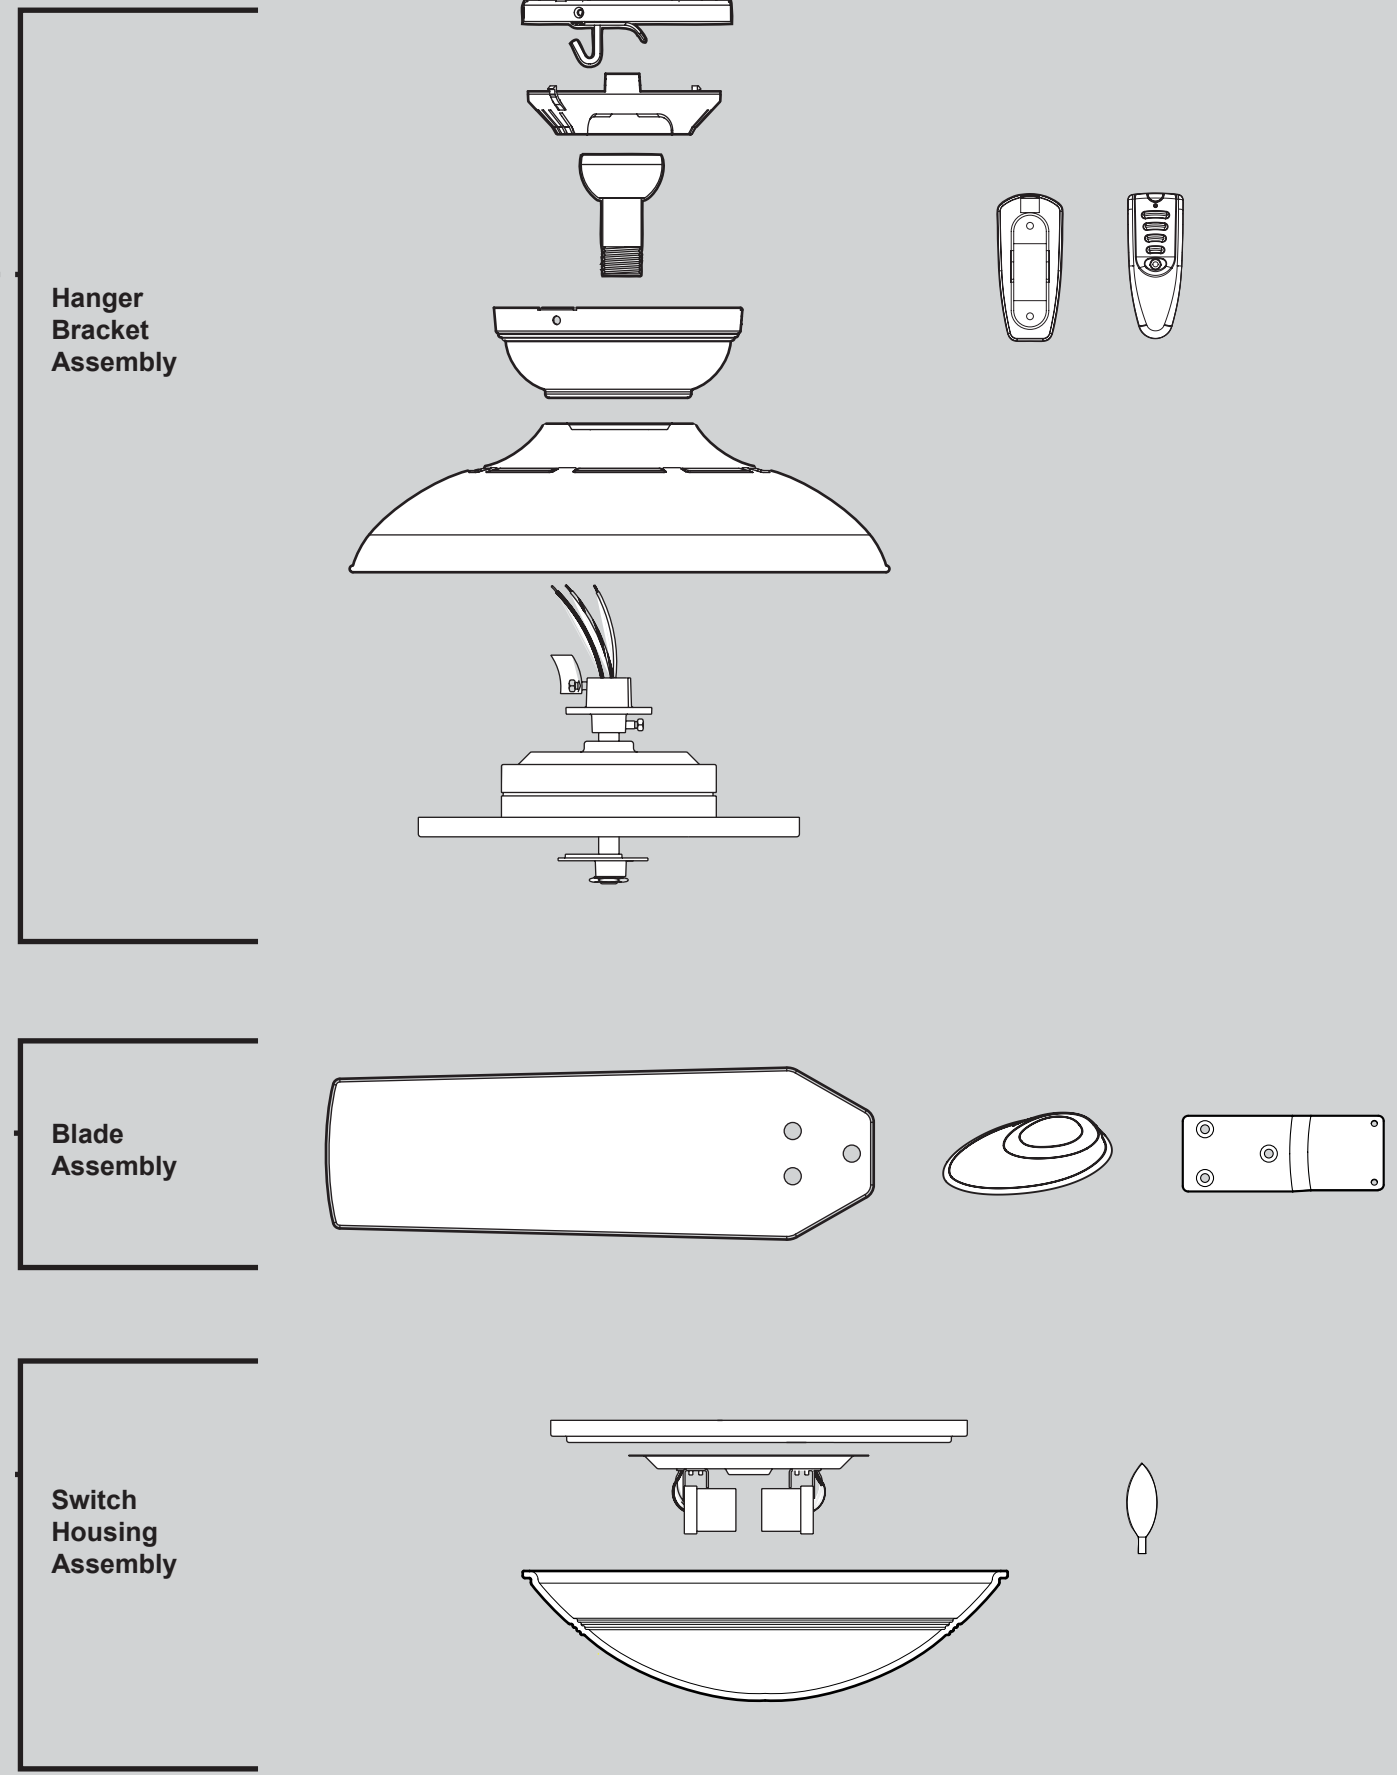

THIS PARTS GUIDE IS FOR REFERENCE ONLY.

REFER TO THE INSTALLATION MANUAL FOR FULL ASSEMBLY INSTRUCTIONS.

-  **x 1** Low Profile Washer
-  **x 2** 3" Wood Screw
-  **x 4** Flat Washer
-  **x 2** 1.5" Wood Screw
-  **x 3** Low Profile Screw
-  **x 3** Canopy Screw
-  **x 1** Set Screw
-  **x 3** Mounting Isolator
-  **x 11** Screw, Blade Iron Armature
-  **x 16** Screw, Blade Assembly
-  **x 16** Blade Grommet
-  **x 3** Screw, Decorative
-  **x 9** Screw, Machine, 8-32
-  **x 1** Balancing Kit
-  **x 8** Wire Connector

Parts List		
	Model #	21872
	Asm. Dwg. #	97691-01
	Finish	Amber Bronze
Item Name	Qty	Part #
Hanging System Kit		
Ceiling Plate	1	92356-01
Canopy	1	84206-01
Hanger Ball / Downrod Assembly	1	74229-03
Setscrew	1	03009-01
Low Profile Washer	1	73788-01
Canopy Screw	3	74510-03
Wood Screw	2	03144-03
Wood Screw	2	06512-02
Flat Washer	4	06301-01
Mounting Isolator	3	63731-01
Screw, Low Profile	3	74508-07
Housing, Top	1	92647-01
Blade Iron Set	1	84207-05
Blade Set	1	75885-68
Blade Medallion Set	1	97088-05
Screw, Blade Iron Armature	11	74510-04
Hardware Kit	1	97691-00-860
Blade Grommet		
Blade Assembly Screw		
Machine Screw 8-32		
Wire Connector		
Balancing Kit	1	07570-01
Screw, Decorative	3	73985-01
Remote Control Receiver	1	85483-01
Remote Control Transmitter	1	85094-02
Remote Control Cradle	1	85093-01
Light Kit Top Housing	1	92650-02
Light bulb / Bulb	2	77646-04
Globe/Shade	1	87371-01