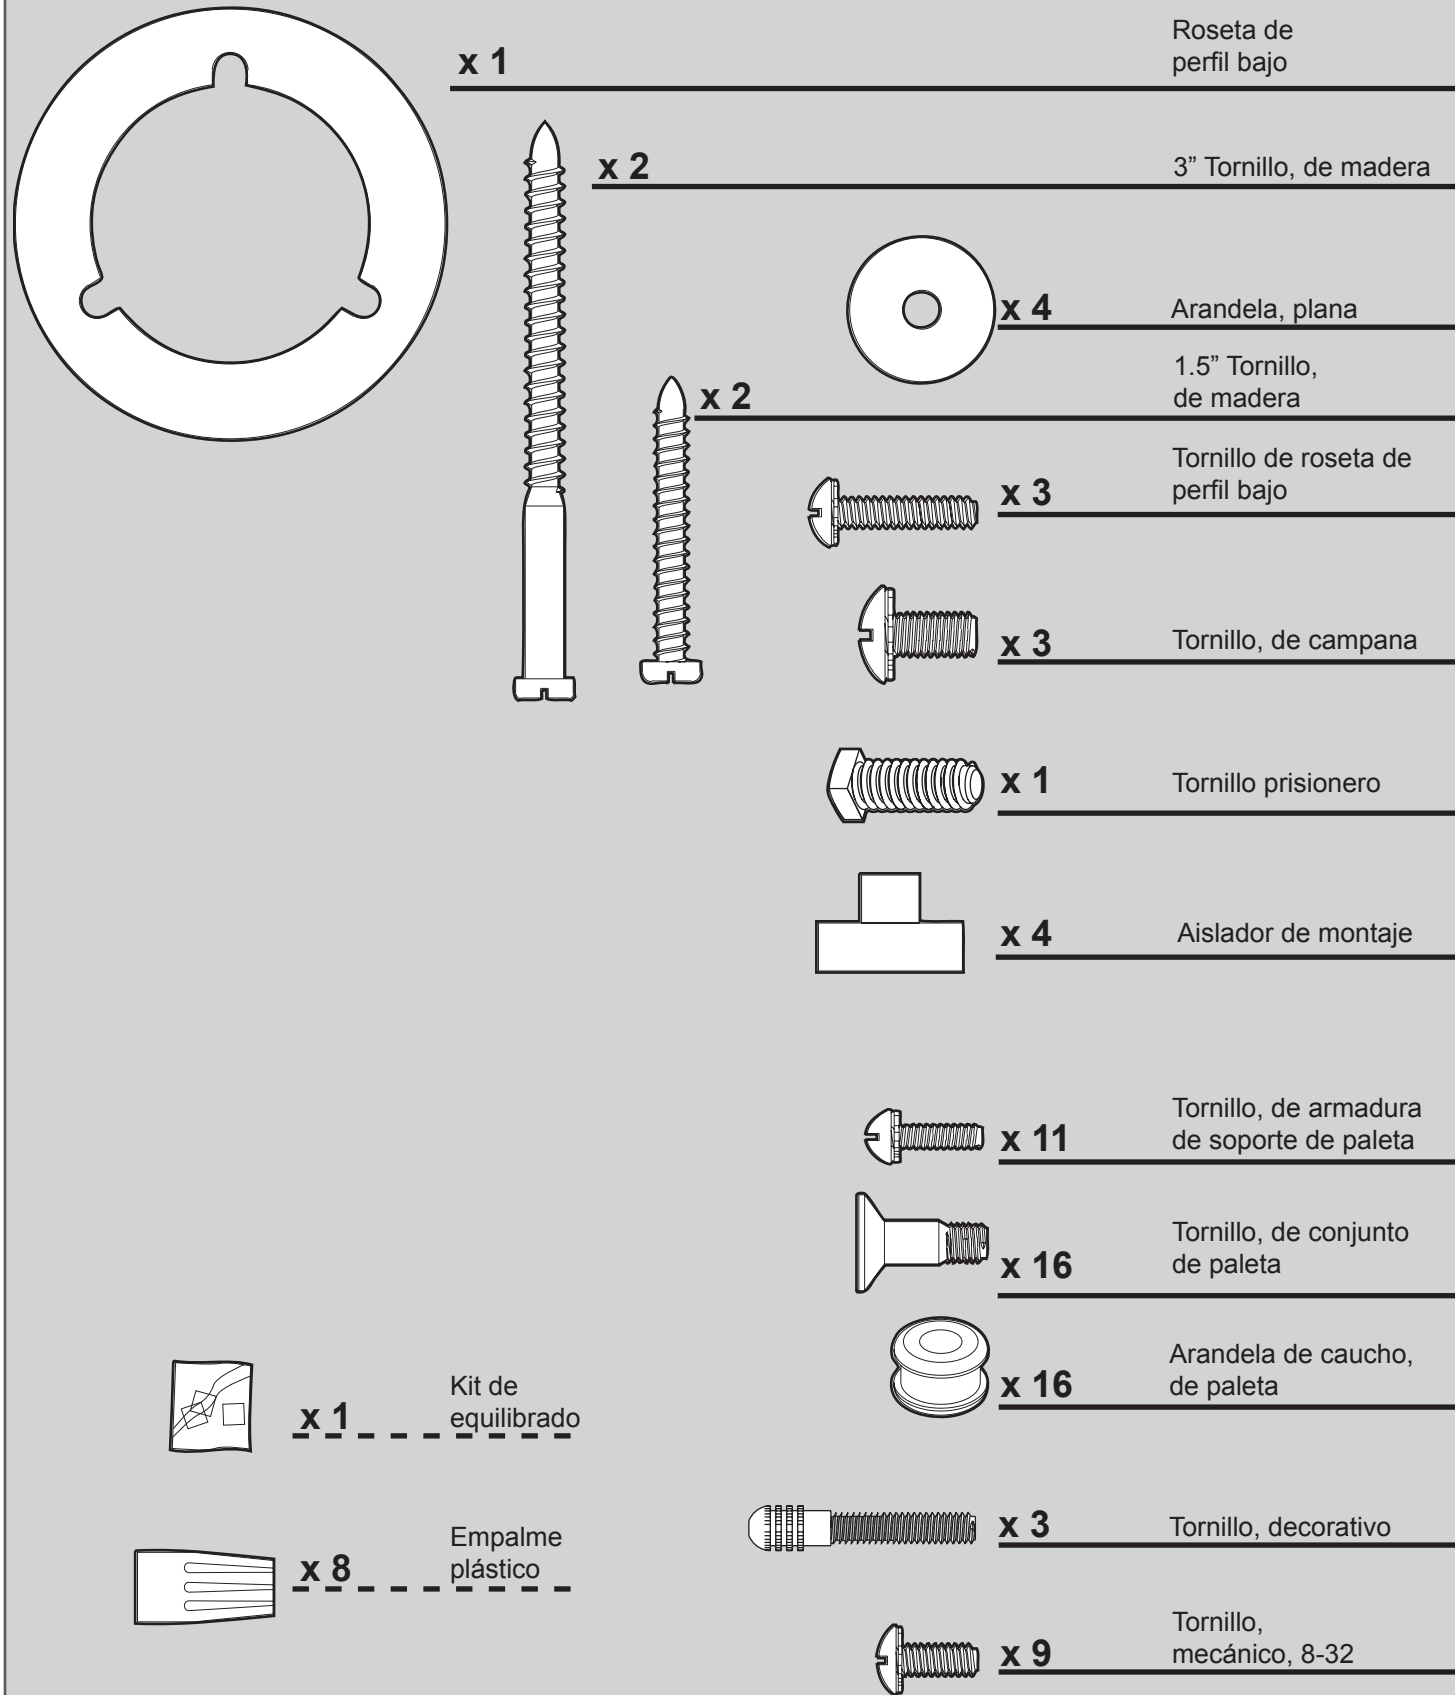

Materiales

(no dibujados a escala)